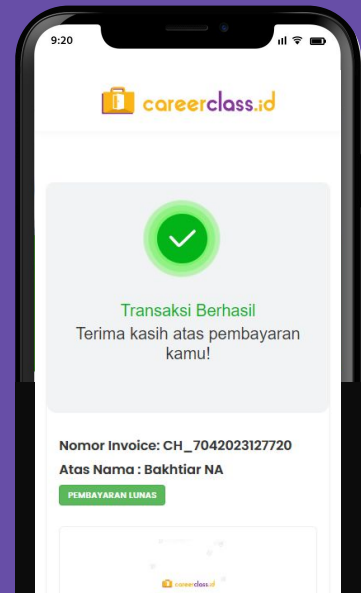

Buku Erlangga online shop website design & CMS development

This website developed for Penerbit Erlangga with integration to payment gateway and also delivery services API for easy transaction and order handling