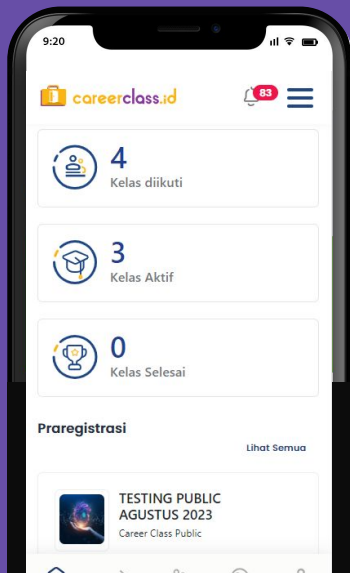

## GAME PORTAL NOMOR 1 DI INDONESIA

### Gemscool

Number one game portal in Indonesia

Komunigrafik design Gemscool website for KREON – one of prominent game company from South Korea

Our main objective is to create engaging and fun user experience for their gamer community

Career Class is community-based online learning platform.

We build website to facilitate Career Class users to buy class through online transaction and facilitate their members to access course materials, schedule and tasks