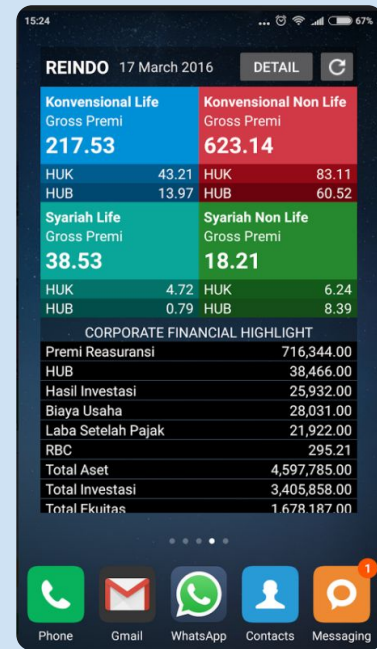

## ReINDO Executive Dashboard

Komunigrafik develop web-based dashboard for top executive and management to monitor several key indicators. This data also presented as mobile application widget in smart-phone