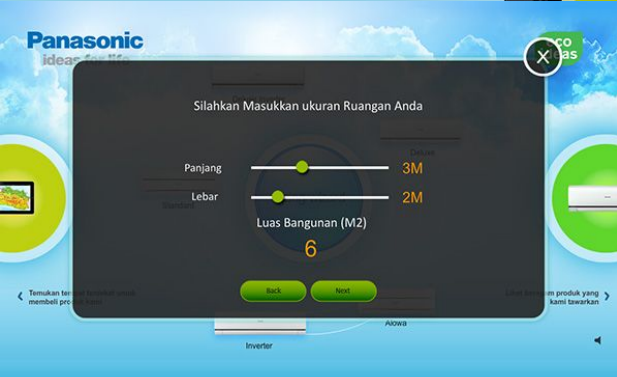

Panasonic

Interactive multimedia - touch screen kiosk

This interactive display developed to assist customer decide types of product suitable for them and communicate product features.