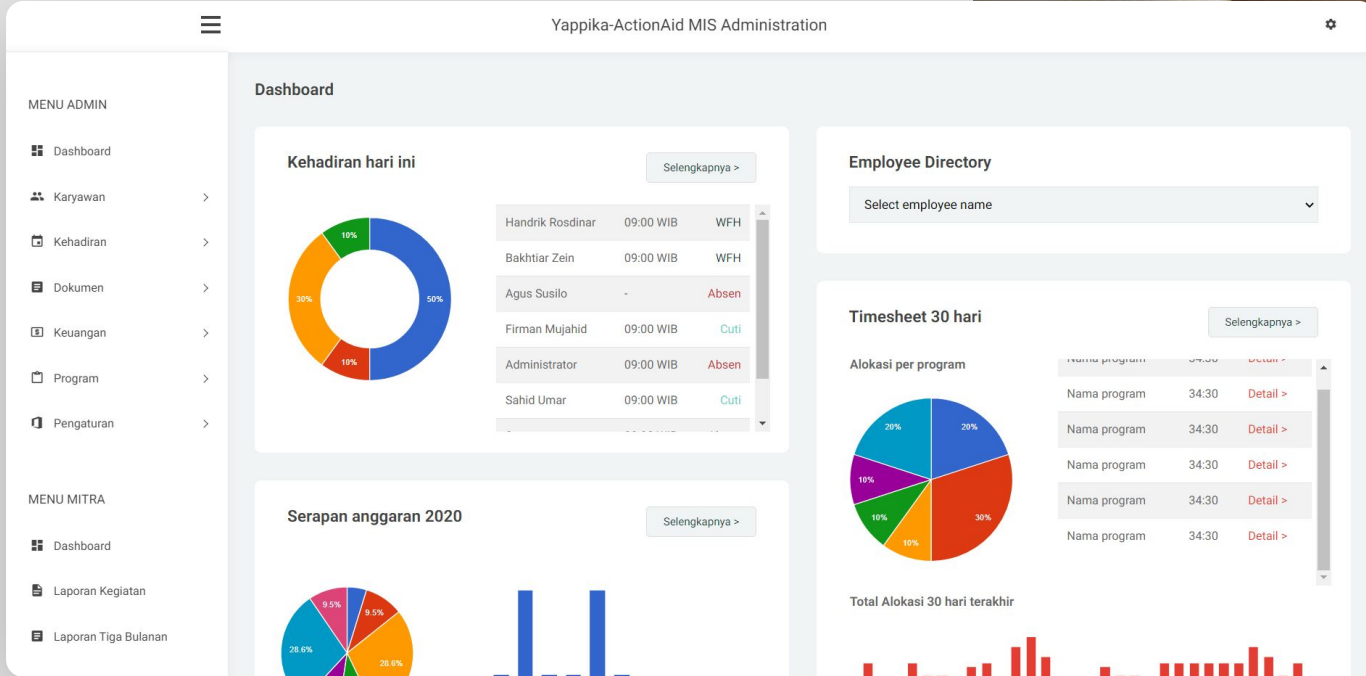

## Panasonic

Interactive multimedia - touch screen kiosk

This interactive display developed to assist customer decide types of product suitable for them and communicate product features.

Portfolio

## YAPPIKA actionaid - Management Information System

Web-based system to assist YAPPIKA employee managing their HR and productivity related activities, from daily attendance, time-tracking report, financial reimbursement, business trip request/report, leave management and employee database