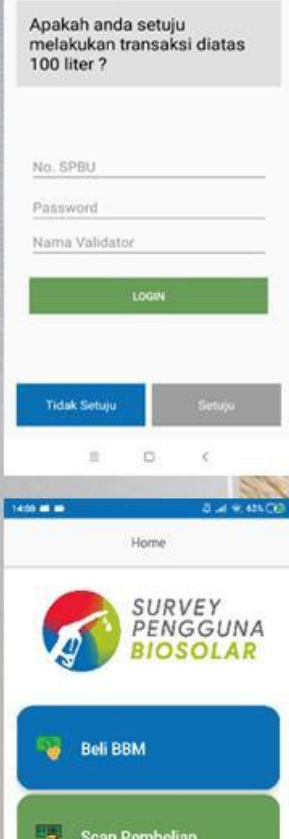

BioSolar transaction tracking mobile application

Komunigrafik develop mobile application to track Biosolar transaction in Pertamina gas station
Also generate QR-Code for receipts