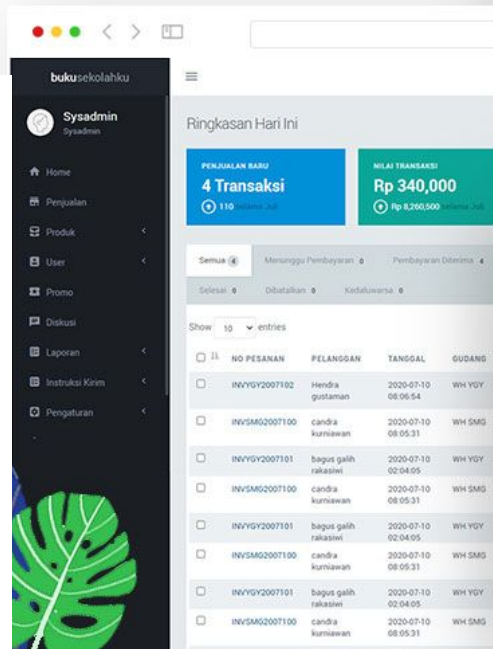

Buku Erlangga online shop website design & CMS development

This website developed for Penerbit Erlangga with integration to payment gateway and also delivery services API for easy transaction and order handling