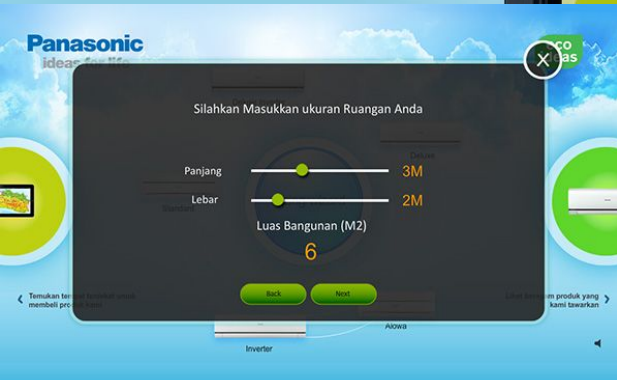

Panasonic

Interactive multimedia - touch screen kiosk

This interactive display developed to assist customer decide types of product suitable for them and communicate product features.