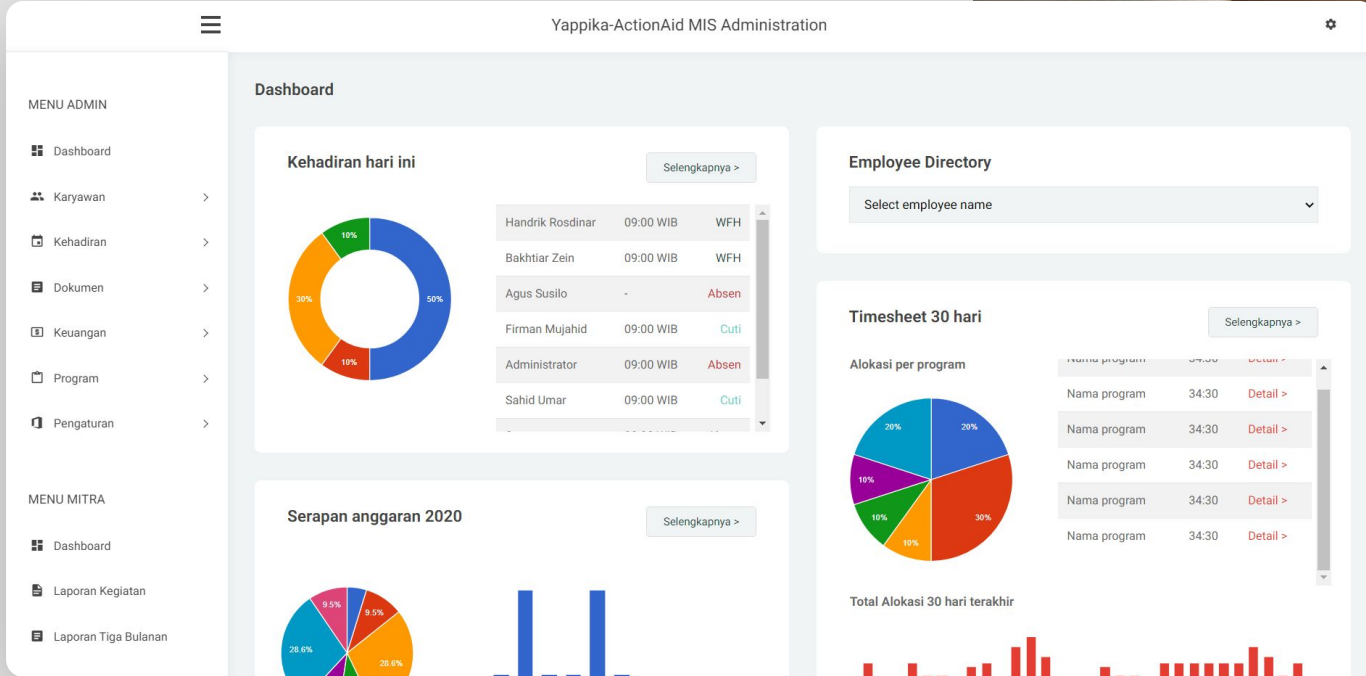

## Panasonic

Interactive multimedia - touch screen kiosk

This interactive display developed to assist customer decide types of product suitable for them and communicate product features.

Portfolio

# Web-based Application & Mobile Apps

In partnership with ONECOMM INDONESIA, Komunigrafik develop system to support CIMB Click - CIMB Niaga internet banking activation :

- **External & community activation**  
Online entrepreneur awards held to activate CIMBClicks as payment option among online entrepreneur
- **User activation**  
We develop Click-Shopping, special promotion website for CIMB Clicks users
- **Internal activation**  
We develop CIMBClicks Learn&share - online learning for CIMB Niaga customer service to learn CIMBClicks product, this application also facilitate internal team to do product presentation for potential customer

## YAPPIKA actionaid - Management Information System

Web-based system to assist YAPPIKA employee managing their HR and productivity related activities, from daily attendance, time-tracking report, financial reimbursement, business trip request/report, leave management and employee database