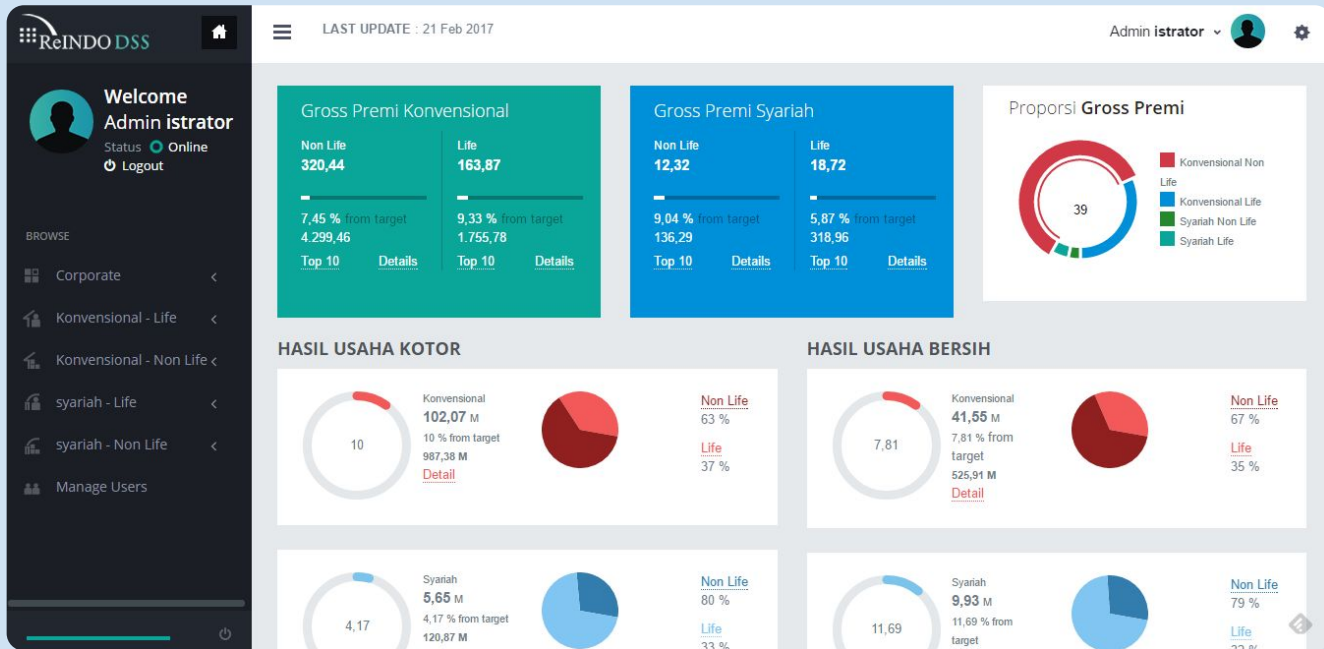

## ReINDO Executive Dashboard

Komunigrafik develop web-based dashboard for top executive and management to monitor several key indicators. This data also presented as mobile application widget in smart-phone