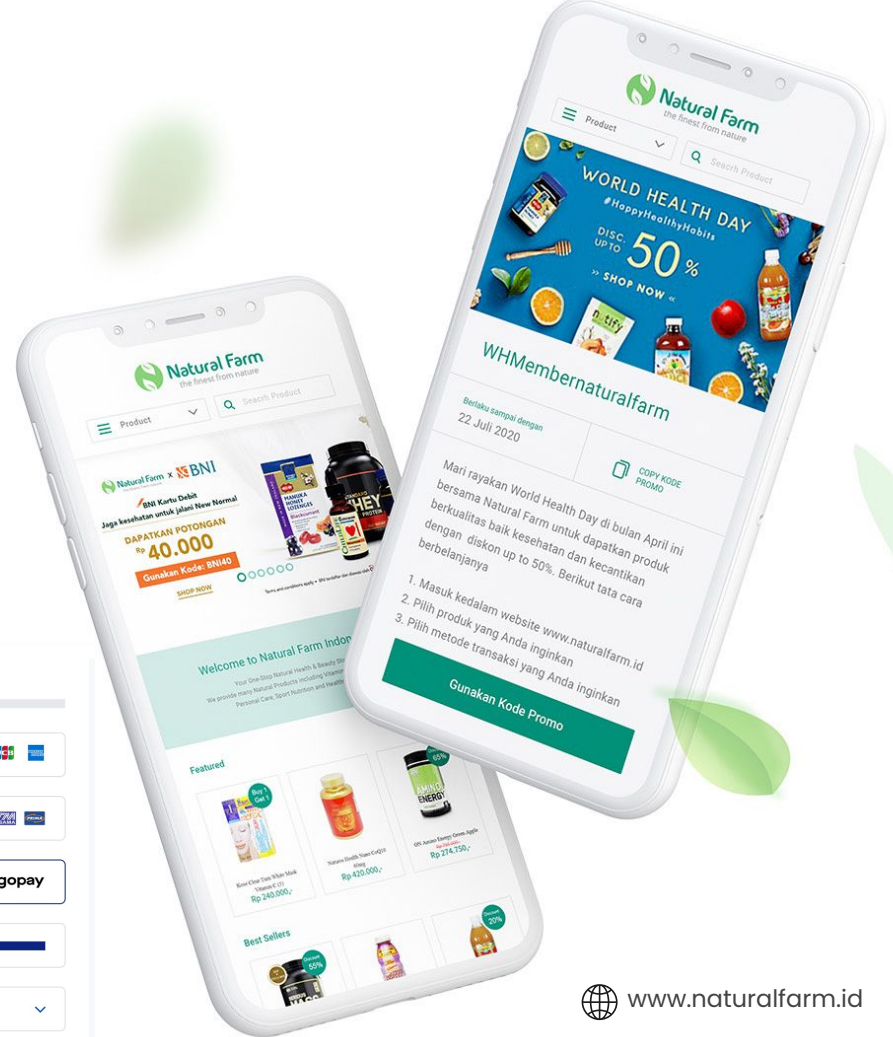

What We Did:

UI UX Design | Website Development |
Responsive Website | E-commerce System |
Payment Gateway